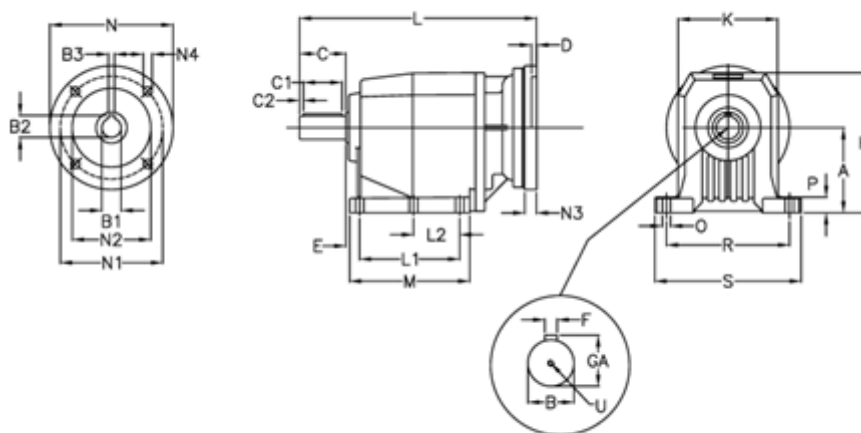

Article number: 40600852931235

Description: Helical gearbox  
C804P-529,3-P90B5

## Measures

A = 250	D = 4.0	L2 = 0.0	P = 35
B = 80	E = 33	M = 277.0	R = 370
B1 = 24	F = 22	N = 200	S = 440
B2 = 27.3	GA = 85.0	N1 = 165	U = M20x42
B3 = 8	H = 420	N2 = 130	
C = 140	K = 320	N3 = 0	
C1 = 110	L = 596.0	N4 = M10x12	
C2 = 15	L1 = 210.0	O = 26	